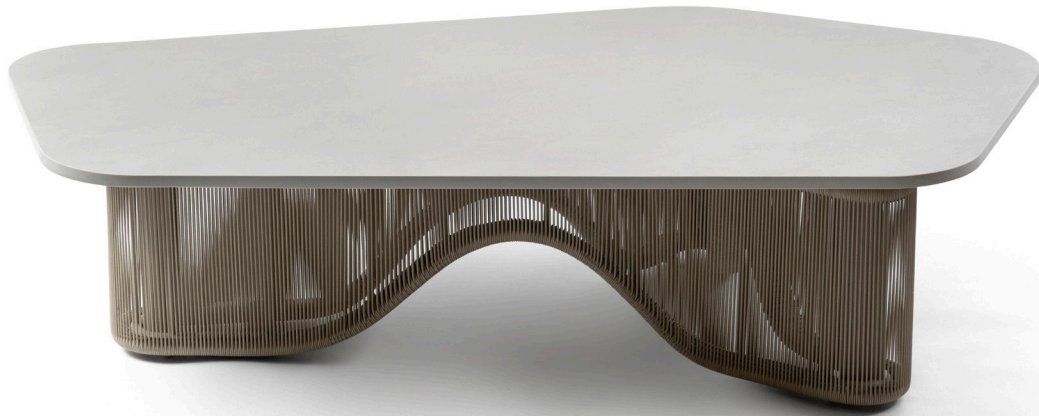

## MONTEREY COCKTAIL TABLE

*Designed by Link Design Studio*

WIDTH 63"  
DEPTH 33.5"  
HEIGHT 15.25"

### FINISH

Tahoe cord with Antique Bronze powder coat and Nera Porcelain

Specifications are subject to change. Please confirm details of this tear sheet with your sales associate.

07.11.2023